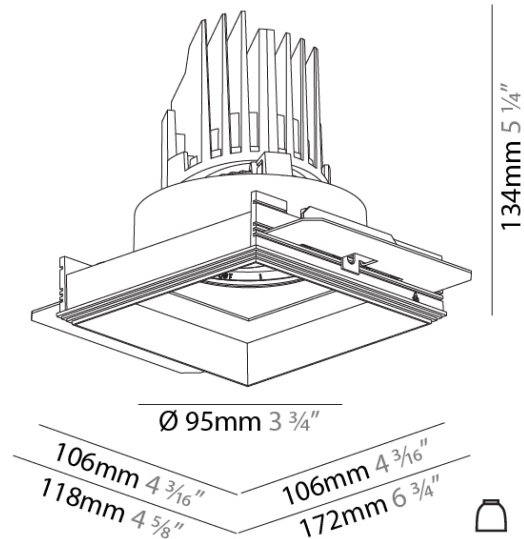

ELECTRICAL

Lamp Type: LED (Zhaga Standard)
Input Wattage (W): 15.5
Total Output Wattage (W): 14.5
Dimming: Tri-Mode (Non-Dimming and Phase Dimming (120Vac only) and 0-10V Dimming)
Driver Included: No
Driver Location: Recessed Housing
Driver Type: Constant Current - Universal
Driver Class: Class 2
Housing: See components
Input Voltage (V): 120 - 277
Constant Current (MA): 500

LED

Number of LEDs: 1
[Color Temperature (°K): 2700 / 3000 / 3500 / 4000](#)
Max. Delivered Lumen (lm): 940 / 980 / 1029 / 1050
Nominal Lumen (lm): 1386 / 1438 / 1511 / 1542
CRI: >90 CRI
Efficiency (%): 87.9 / 88.4 / 87.9
Lamp Life (hrs): 50000
Upon Request: RGB-W Tunable White Special Color Temperature
Special LED

OPTICAL

[Reflector°: 20 / 40 / 60](#)
Adjustability: Rotational 355°; Tilt 30°
Upon Request: Special Beam Angles

RATINGS AND CERTIFICATIONS
Zaneen Inc. © 2024, T 909-880-3382, F 416-247-9319, www.zaneen.com

Available for international specifications by adding "INT" at the end of the existing Model #. For assistance on 'custom' specifications, contact zteam@zaneen.com.
Certified by: Certified for North American Standards
In a constant effort to supply the best product, we reserve the right to change specifications or materials without notice. The most recent specification sheets are found at zaneen.com
IP rating: IP20